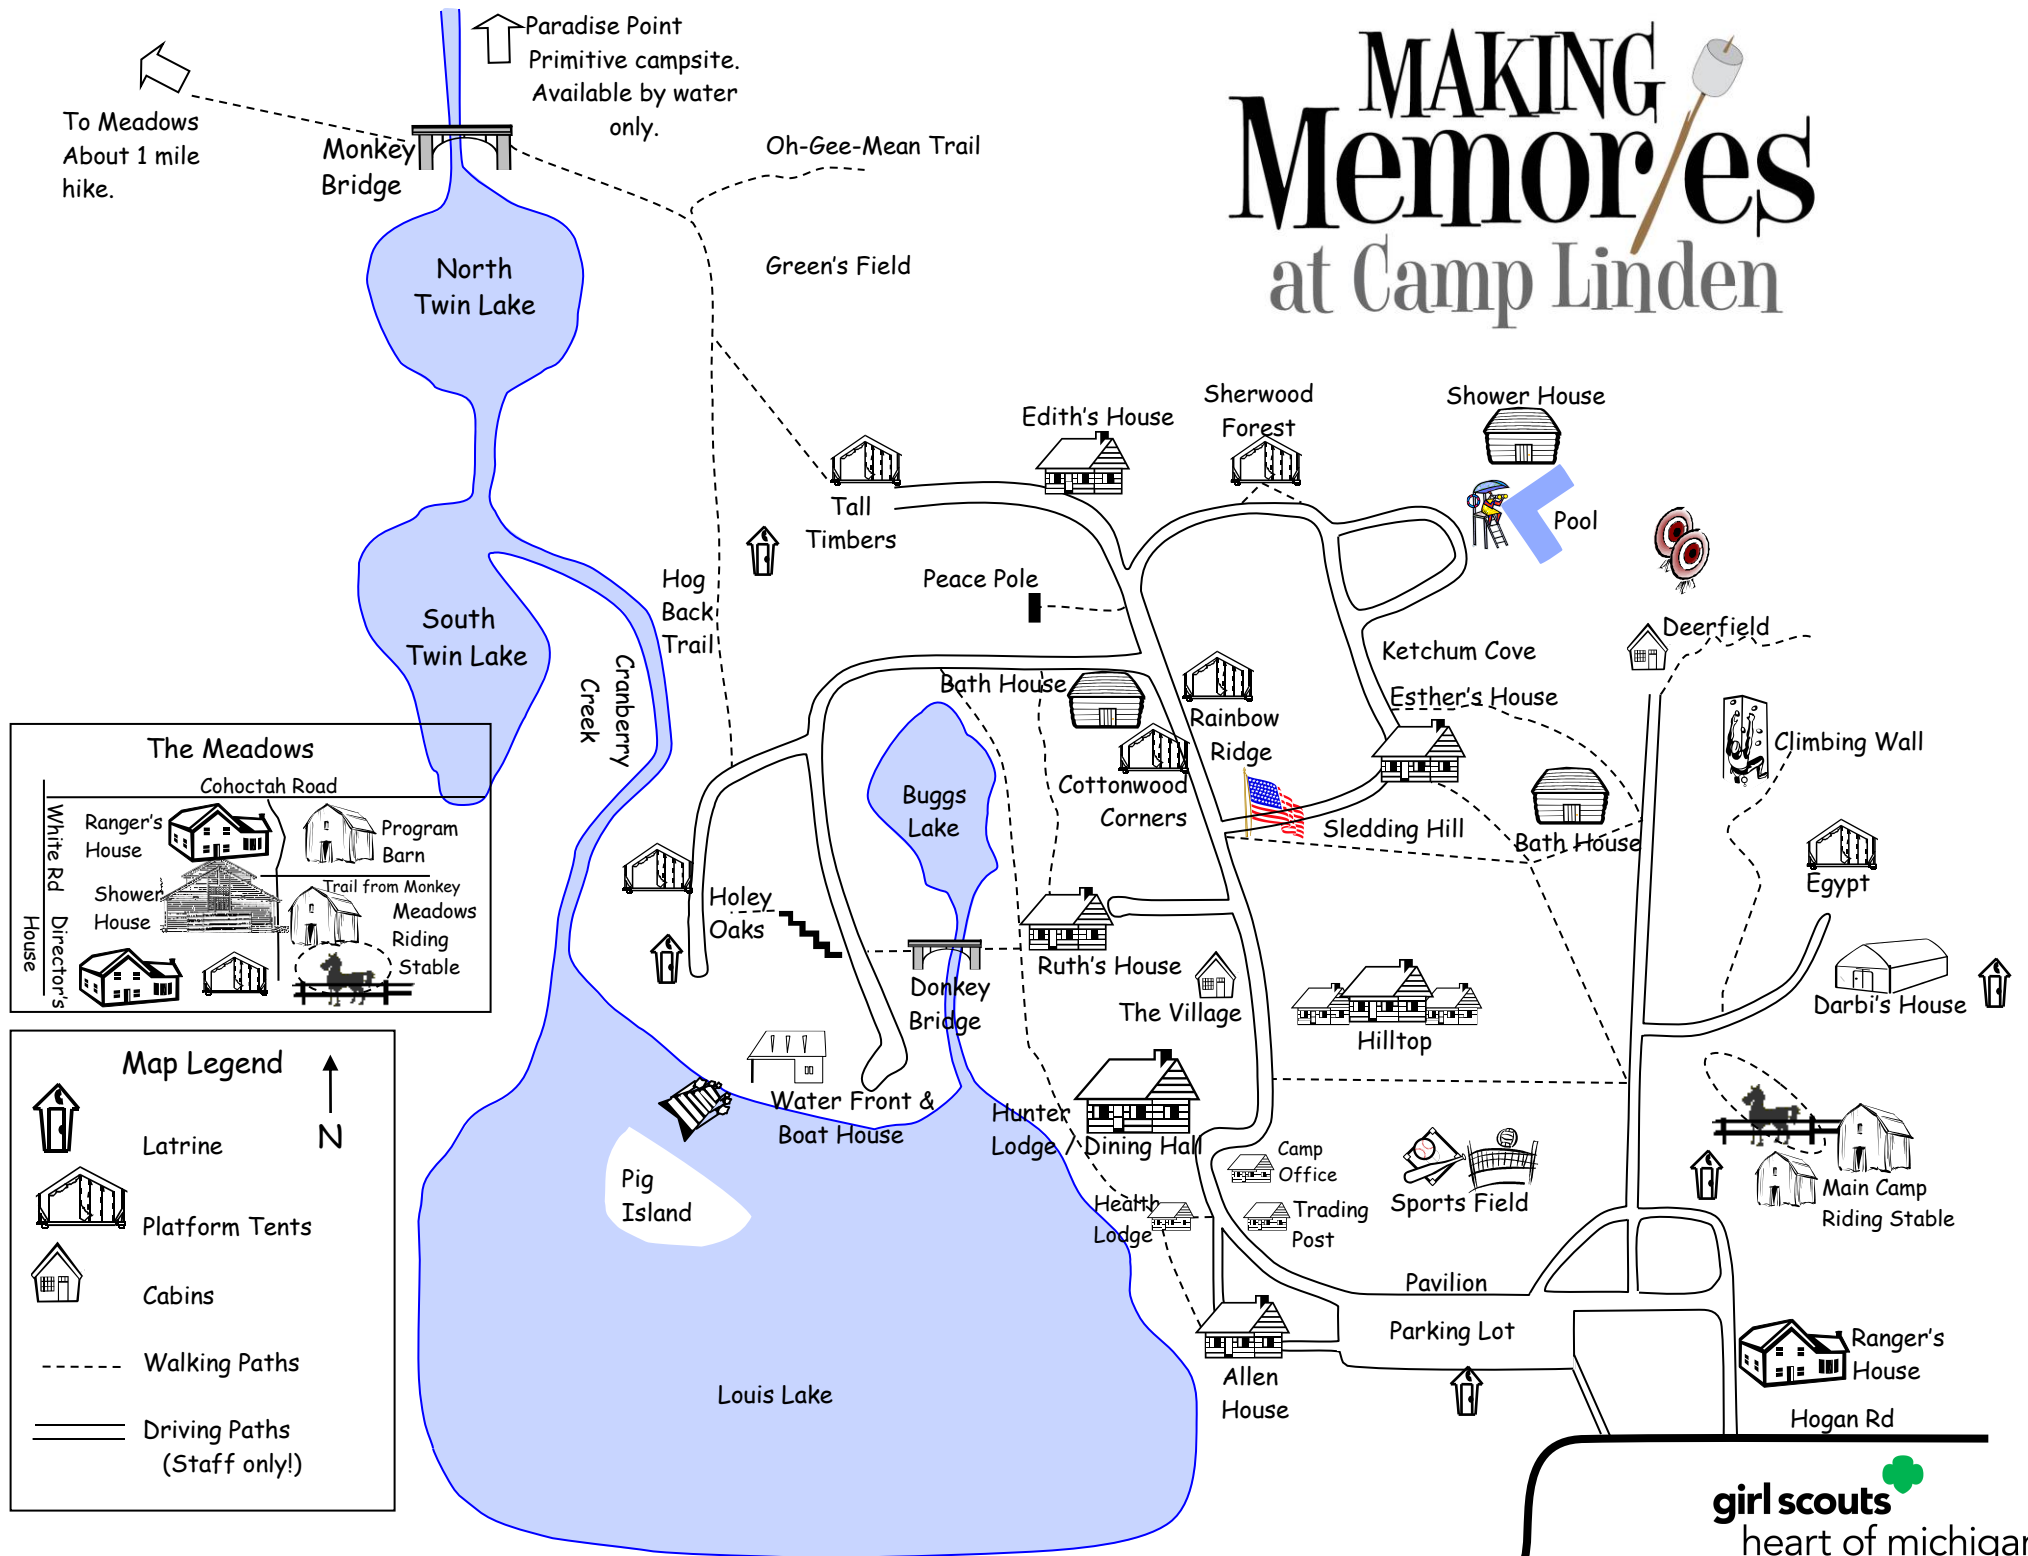

MAKING Memories at Camp Linden

The Meadows
Cohoctah Road

Ranger's House	Program Barn
Shower House	Trail from Monkey House
Director's House	Meadows Riding Stable

White Rd

Map Legend

- Latrine
- Platform Tents
- Cabins
- Walking Paths
- Driving Paths (Staff only!)