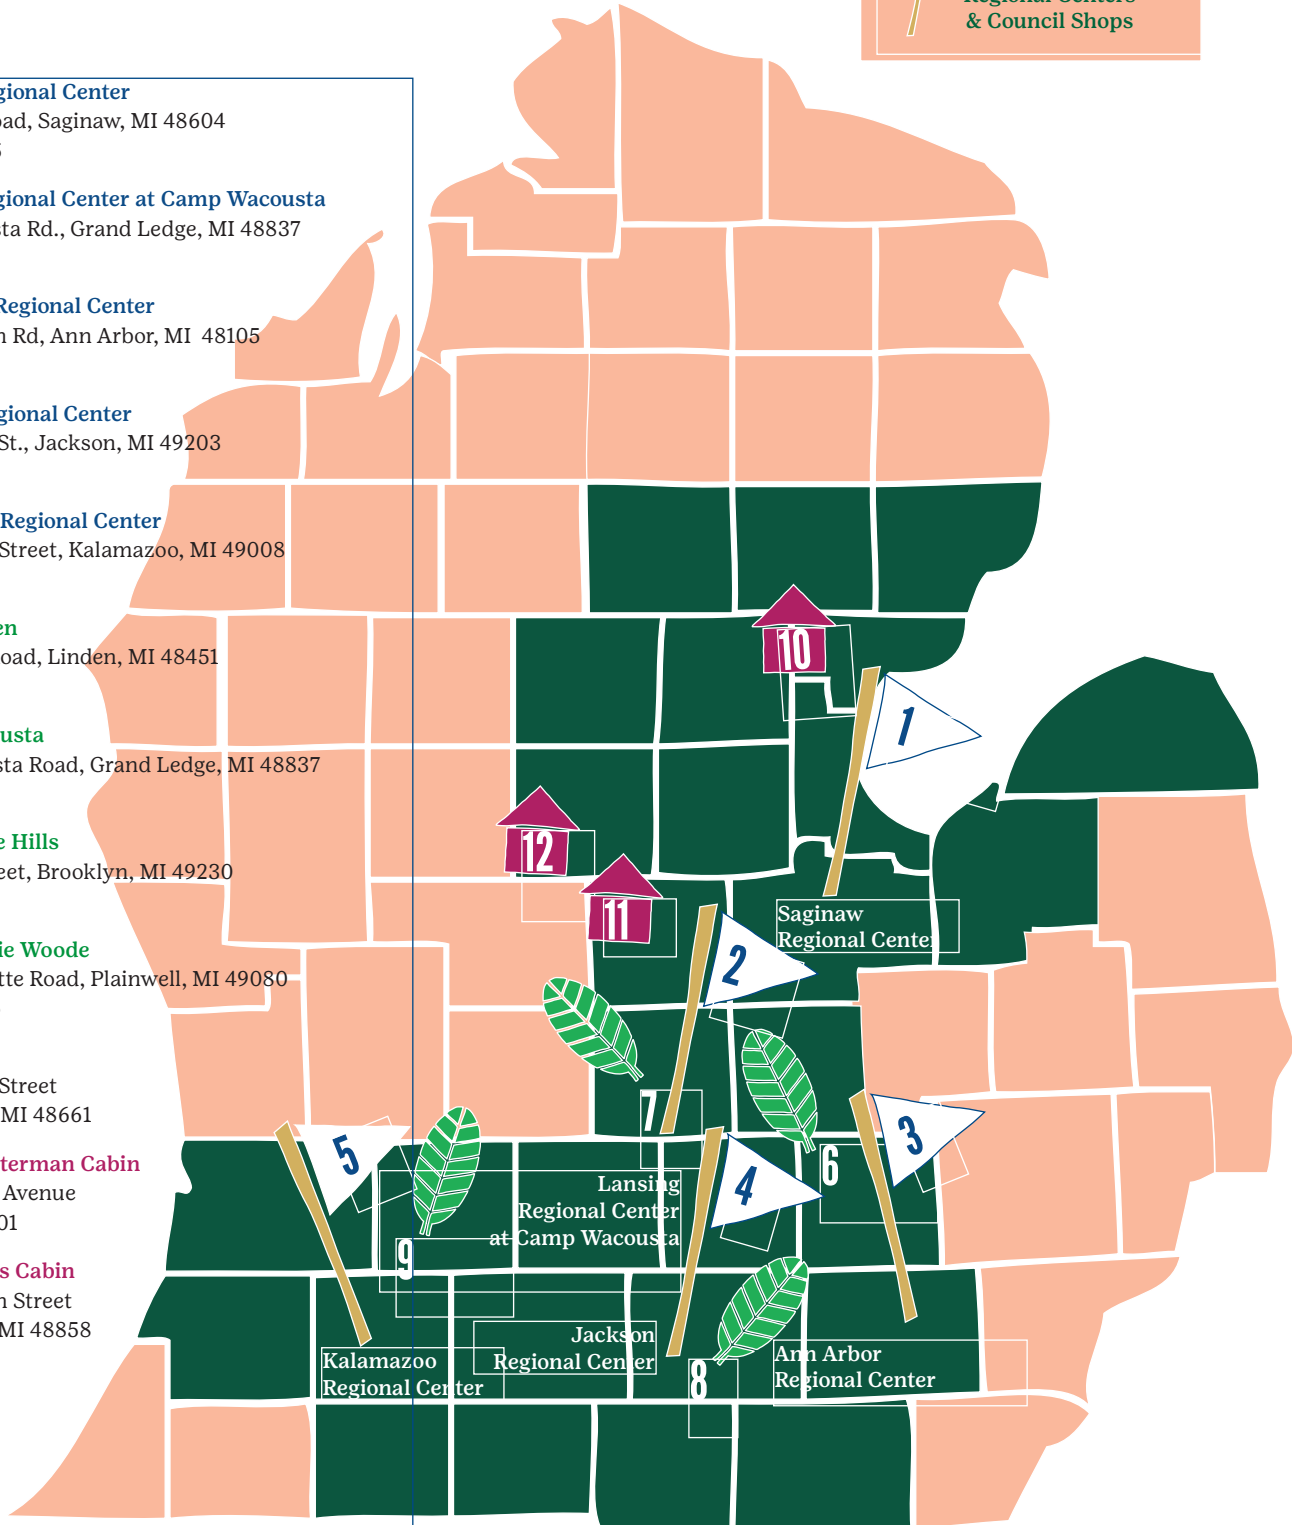

Leadership

Girl Scouts Heart of Michigan regional centers, council shops, and camp facilities.

Visit all the places! There's so much to explore.

- 1 Saginaw Regional Center**
5470 Davis Road, Saginaw, MI 48604
989-799-9565
- 2 Lansing Regional Center at Camp Wacousta**
13287 Wacousta Rd., Grand Ledge, MI 48837
517-699-9400
- 3 Ann Arbor Regional Center**
1671 Plymouth Rd, Ann Arbor, MI 48105
734-714-5140
- 4 Jackson Regional Center**
4403 Francis St., Jackson, MI 49203
517-784-8543
- 5 Kalamazoo Regional Center**
601 W. Maple Street, Kalamazoo, MI 49008
269-343-1516
- 6 Camp Linden**
5285 Hogan Road, Linden, MI 48451
810-735-5427
- 7 Camp Wacousta**
13360 Wacousta Road, Grand Ledge, MI 48837
517-699-9400
- 8 Camp O' the Hills**
2100 Pink Street, Brooklyn, MI 49230
517-592-6373
- 9 Camp Merrie Woode**
12584 Burchette Road, Plainwell, MI 49080
269-664-4435
- 10 The Hut**
177 N. Fourth Street
West Branch, MI 48661
- 11 Barbara Osterman Cabin**
630 S Lincoln Avenue
Alma, MI 48801
- 12 Jane Harris Cabin**
1711 West High Street
Mt. Pleasant, MI 48858

Don't pass up an interesting event just because it's a little far away! Girl Scouts Heart of Michigan's footprint is large, but there are plenty of things to do to round out the day, or to make a weekend of it. Don't forget, our properties are a great place to stay.