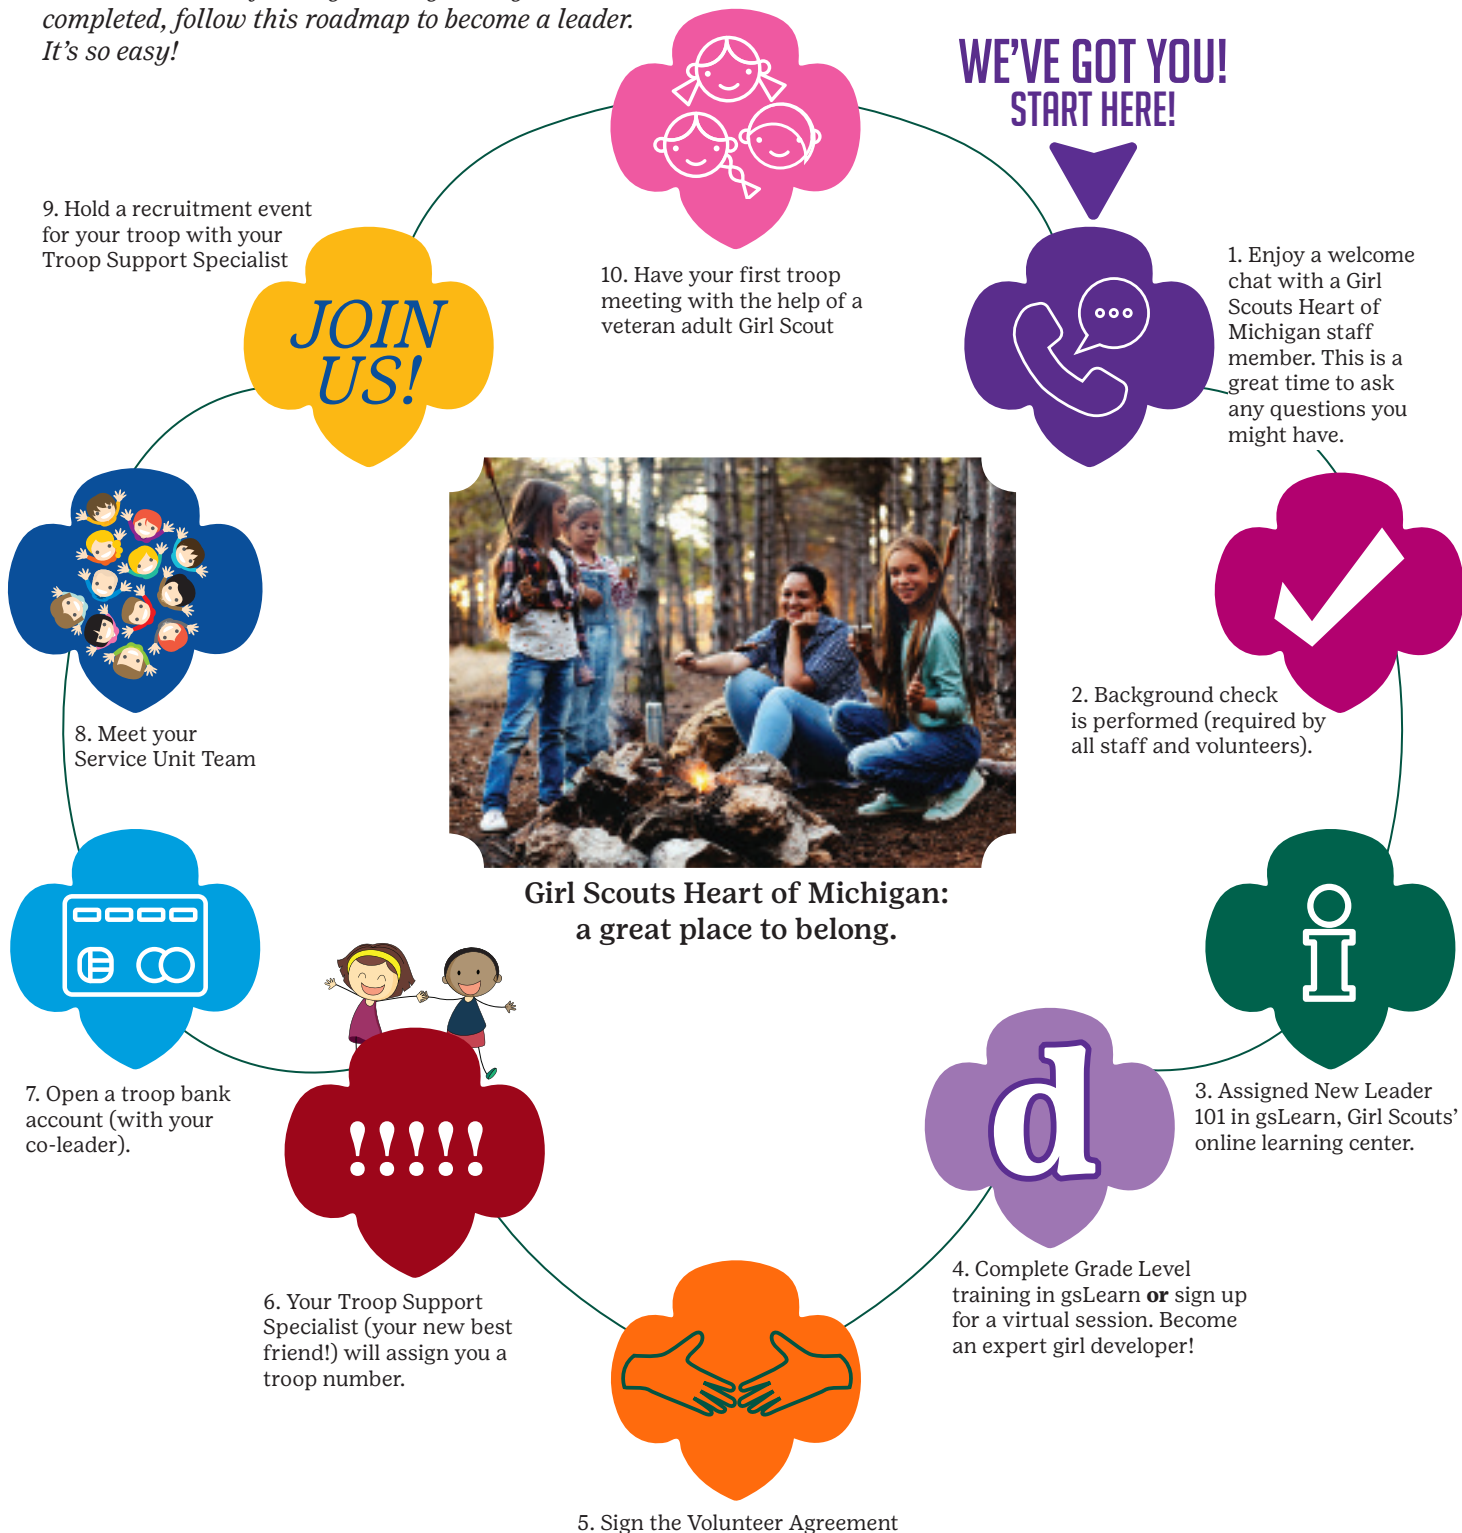

Q: How can I fit leading a troop into my busy schedule?

A: Girl Scouts offers a flexible volunteer schedule. You can pick the times, places, and frequency that works best for you.

Q: How many adults should volunteer to run a troop?

A: At least two unrelated adults are required to start a troop but the more the merrier! A team of leaders is encouraged.

Q: Do I need to have a girl in Girl Scouts to be a leader?

A: No. Any registered and background-checked adult can volunteer with Girl Scouts!

Leading a Girl Scout troop is the best gift you could give to your community. As you lead girls through the Girl Scout Leadership Experience you will share your talents while learning new skills, making new friends, and knowing you are impacting your community for the better by advocating for girls. Our leaders tell us that they enjoy donating their time to lead girls because they feel fulfilled knowing they are helping others, sharing the world with girls of all backgrounds, and connecting with families. Leaders are problem solvers who model critical thinking for girls and their fellow volunteers. They directly contribute to the success of not just their own Girl Scout, but all Girl Scouts in their troop. Are you ready to lead the next great Girl Scout success story?

WE'VE GOT YOU!

Your Roadmap to Becoming a Girl Scout Leader

Welcome to Girl Scouts Heart of Michigan! We are so happy you are here. Are you ready to start your Girl Scout Leader journey? Once your registration is completed, follow this roadmap to become a leader. It's so easy!